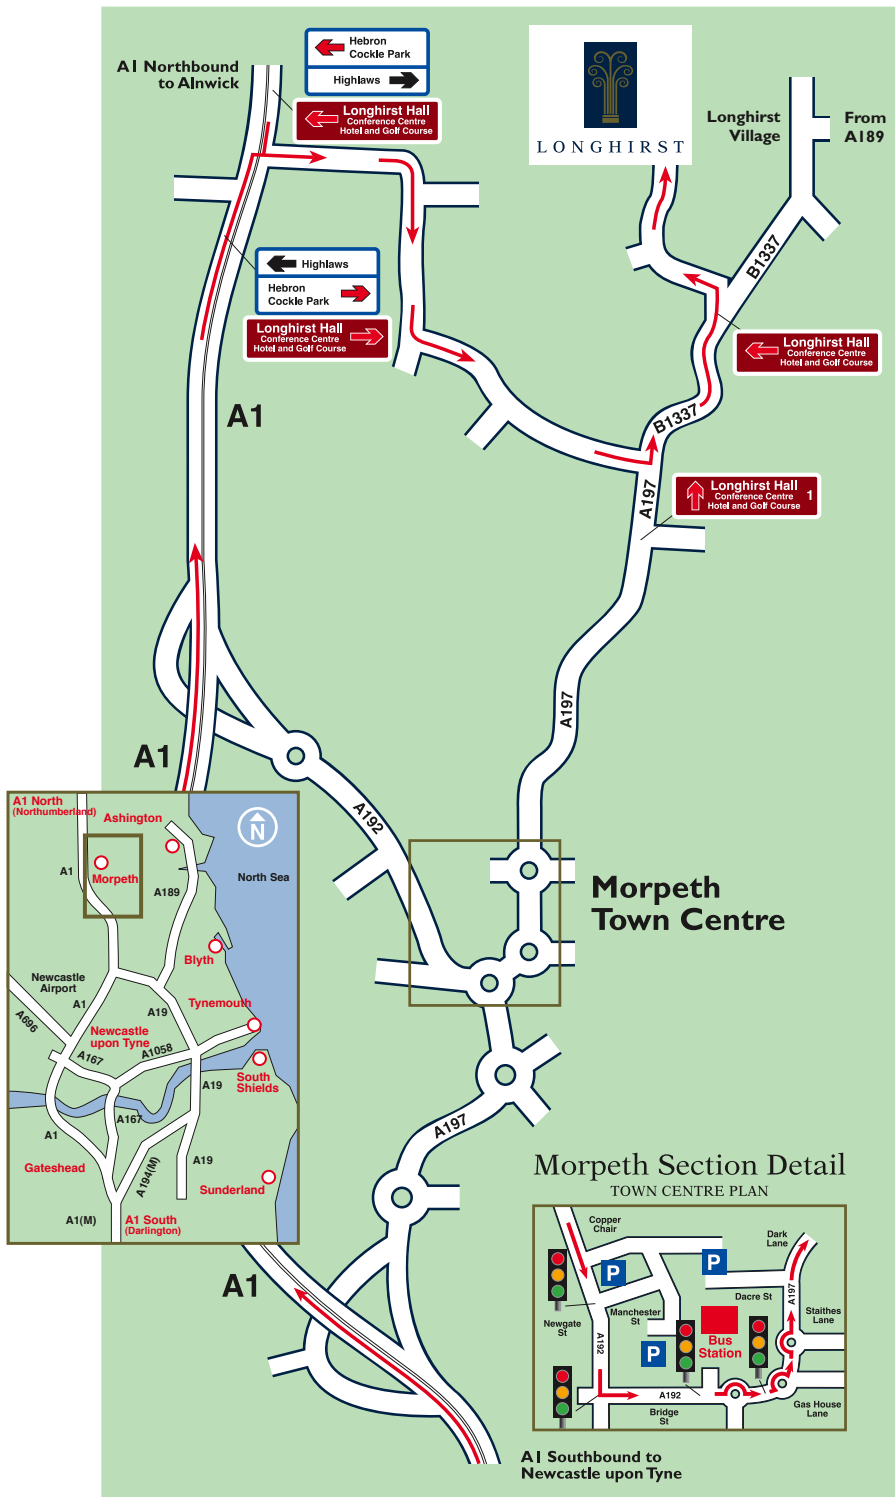

## Location Guide

### From the North

From Alnwick travel South down the A1 for approximately 14 miles. Take the left turning signposted Hebron and Longhirst Hall. Follow the local roads for approximately 3 miles, continuing through Hebron following signposts to Longhirst and Pegswood.

### From the South

Travel North up the A1 passing Newcastle and Morpeth. After passing Morpeth continue for a further 2 miles up the A1. Take the right turning signposted Hebron and Longhirst Hall. Follow the local roads for approximately 3 miles, continuing through Hebron following signposts to Longhirst and Pegswood.

Turn left at the T junction signposted Longhirst Hall and Widdrington. Continue along this road (B1337) for 1 mile, taking the left turn signposted Longhirst Hall arriving at your destination.